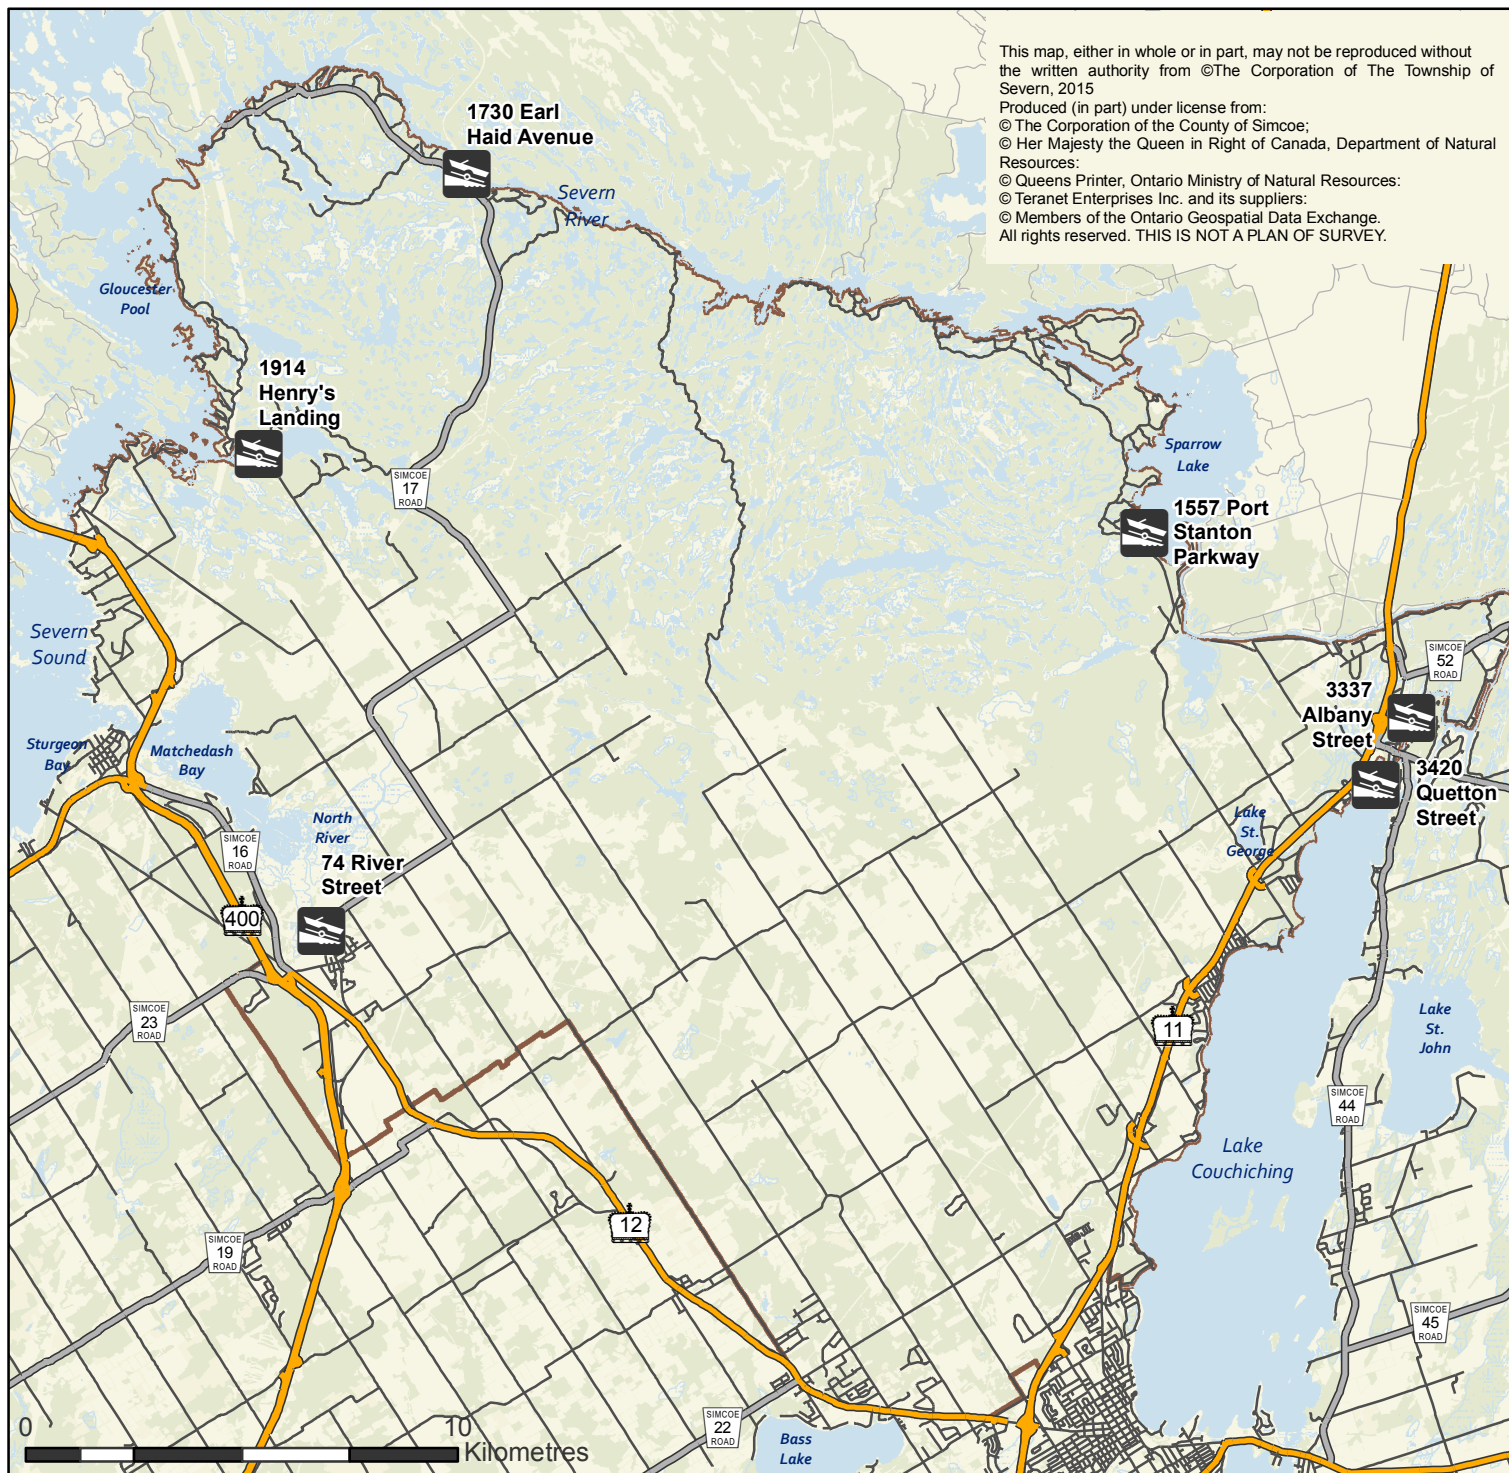

# Township of Severn Public Docks and Boat Launches

This map, either in whole or in part, may not be reproduced without the written authority from ©The Corporation of The Township of Severn, 2015  
 Produced (in part) under license from:  
 © The Corporation of the County of Simcoe;  
 © Her Majesty the Queen in Right of Canada, Department of Natural Resources;  
 © Queens Printer, Ontario Ministry of Natural Resources;  
 © Teranet Enterprises Inc. and its suppliers;  
 © Members of the Ontario Geospatial Data Exchange.  
 All rights reserved. THIS IS NOT A PLAN OF SURVEY.